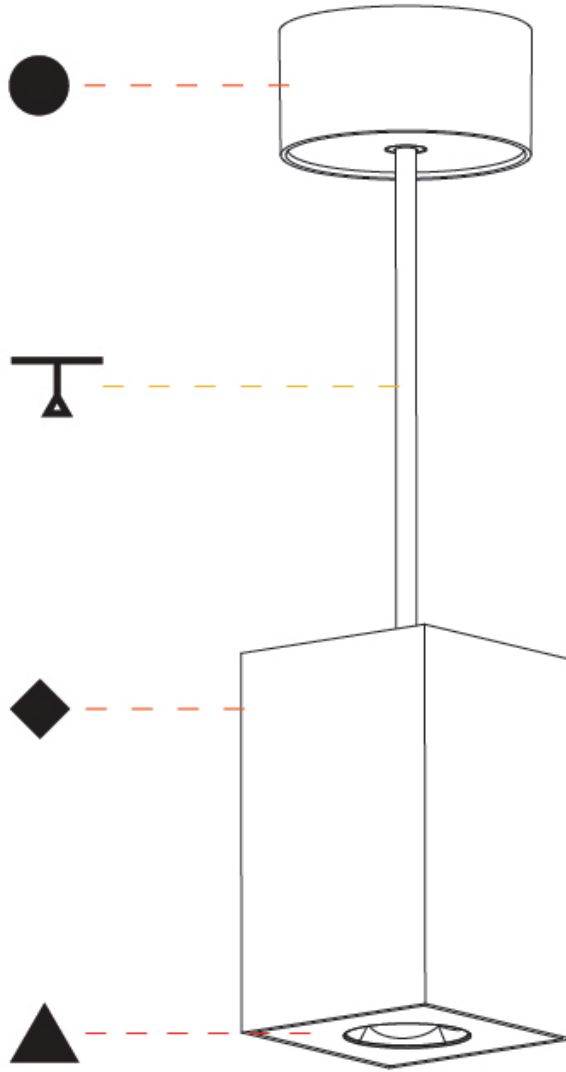

OIKO PRO SQUARE SUSPENSION

A300399-

PROJECT _____

TYPE _____

SPECIFIER _____

QUANTITY _____

DATE _____

A